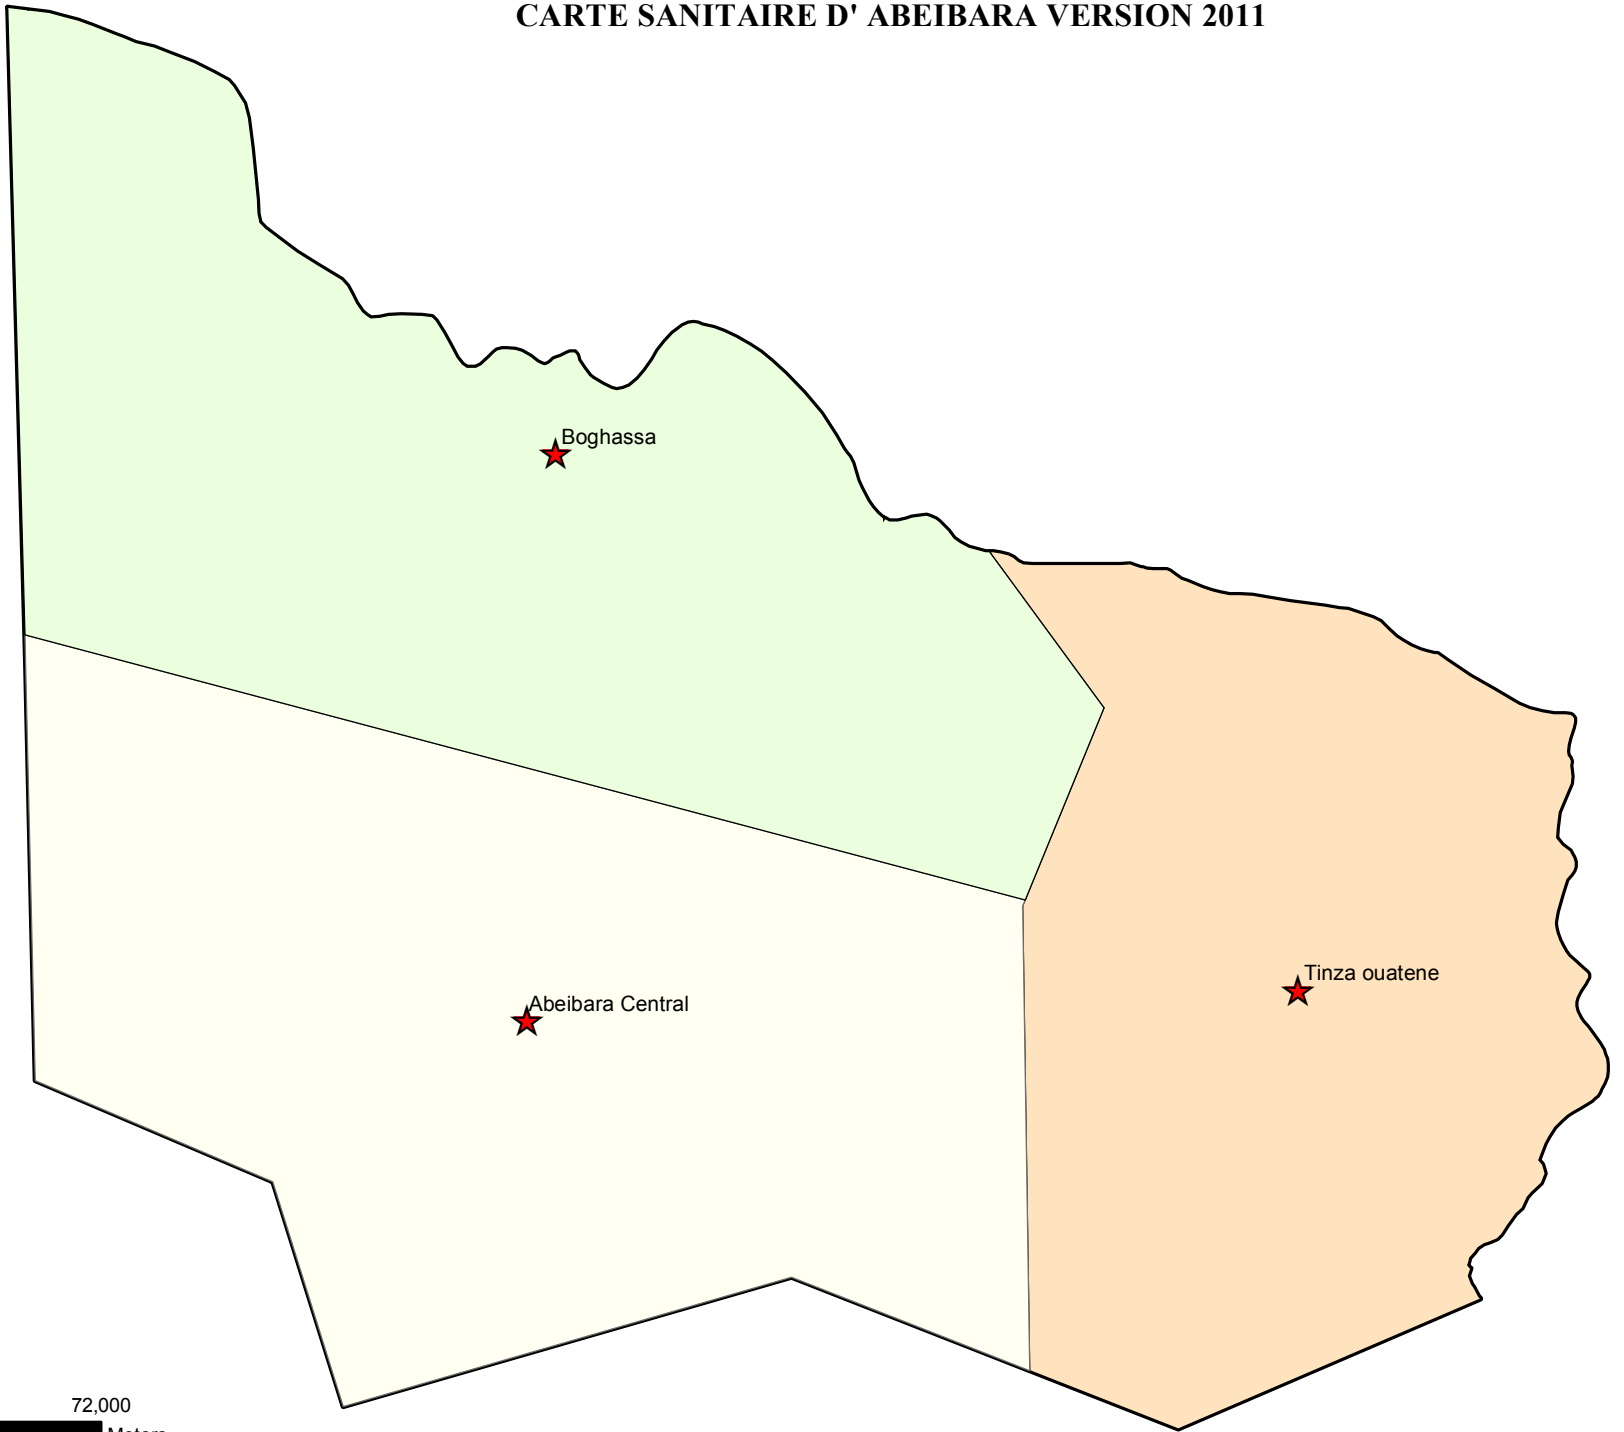

CARTE SANITAIRE D' ABEIBARA VERSION 2011

Legende

★ CSCOM

0 18,000 36,000 72,000 Meters

1:1,000,000